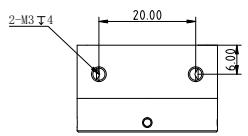

A  
B  
C  
D  
E  
F

A  
B  
C  
D  
E  
F

全部 L6

value range	0~30	30~120	120~300	300~
X.X	±0.20	±0.30	±0.40	±0.50
X.XX	±0.10	±0.15	±0.2	±0.4
X.XXX	±0.05	±0.075	±0.1	±0.2

Itemref	Quantity	C-mount-03			Article No./Reference	
Designed by	Checked by	Approved by - date	Filename	Date	Scale	
L J			C-mount-03		1:1	Unit: mm
				Edition	Sheet	
				03	1	