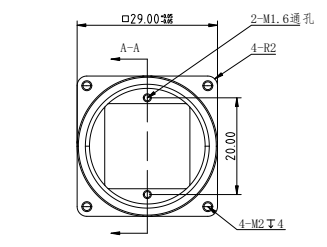

A  
B  
C  
D  
E  
F

A  
B  
C  
D  
E  
F

全部 L6

value range	0~30	30~120	120~300	300~
X.X	±0.20	±0.30	±0.40	±0.50
X.XX	±0.10	±0.15	±0.2	±0.4
X.XXX	±0.05	±0.075	±0.1	±0.2

Itemref	Quantity	C-mount-03			Article No./Reference	
Designed by	Checked by	Approved by - date	Filename	Date	Scale	
L J			C-mount-03		1:1	Unit: mm
				Edition	Sheet	
				03	1	