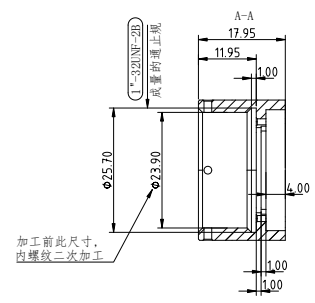

A  
B  
C  
D  
E  
F

A  
B  
C  
D  
E  
F

全部 L6

value range	0~30	30~120	120~300	300~
X.X	±0.20	±0.30	±0.40	±0.50
X.XX	±0.10	±0.15	±0.2	±0.4
X.XXX	±0.05	±0.075	±0.1	±0.2

Itemref	Quantity	C-mount-03			Article No./Reference	
Designed by	Checked by	Approved by - date	Filename	Date	Scale	
L J			C-mount-03		1:1	Unit: mm
				Edition	Sheet	
				03	1	