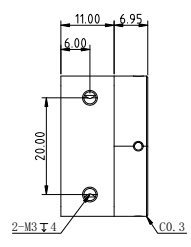

A  
B  
C  
D  
E  
F

A  
B  
C  
D  
E  
F

全部 L6

value range	0~30	30~120	120~300	300~
X.X	±0.20	±0.30	±0.40	±0.50
X.XX	±0.10	±0.15	±0.2	±0.4
X.XXX	±0.05	±0.075	±0.1	±0.2

Itemref	Quantity	C-mount-03			Article No./Reference	
Designed by	Checked by	Approved by - date	Filename	Date	Scale	
L J			C-mount-03		1:1	Unit: mm
				Edition	Sheet	
				03	1	