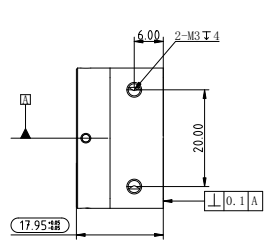

A  
B  
C  
D  
E  
F

A  
B  
C  
D  
E  
F

全部 L6

value range	0~30	30~120	120~300	300~
X.X	±0.20	±0.30	±0.40	±0.50
X.XX	±0.10	±0.15	±0.2	±0.4
X.XXX	±0.05	±0.075	±0.1	±0.2

Itemref	Quantity	C-mount-03			Article No./Reference	
Designed by	Checked by	Approved by - date	Filename	Date	Scale	
L J			C-mount-03		1:1	Unit: mm
				Edition	Sheet	
				03	1	