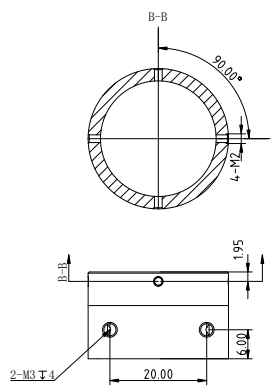

A  
B  
C  
D  
E  
F

A  
B  
C  
D  
E  
F

全部 L6

value range	0~30	30~120	120~300	300~
X.X	±0.20	±0.30	±0.40	±0.50
X.XX	±0.10	±0.15	±0.2	±0.4
X.XXX	±0.05	±0.075	±0.1	±0.2

Itemref	Quantity	C-mount-03			Article No./Reference	
Designed by	Checked by	Approved by - date	Filename	Date	Scale	
L J			C-mount-03		1:1	Unit: mm
				Edition	Sheet	
				03	1	