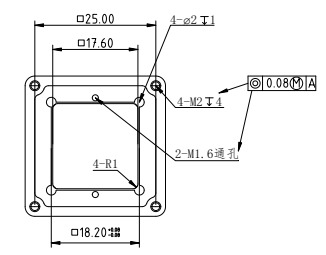

A  
B  
C  
D  
E  
F

A  
B  
C  
D  
E  
F

全部 L6

value range	0~30	30~120	120~300	300~
X.X	±0.20	±0.30	±0.40	±0.50
X.XX	±0.10	±0.15	±0.2	±0.4
X.XXX	±0.05	±0.075	±0.1	±0.2

Itemref	Quantity	C-mount-03			Article No./Reference	
Designed by	Checked by	Approved by - date	Filename	Date	Scale	
L J			C-mount-03		1:1	Unit: mm
				Edition	Sheet	
				03	1	